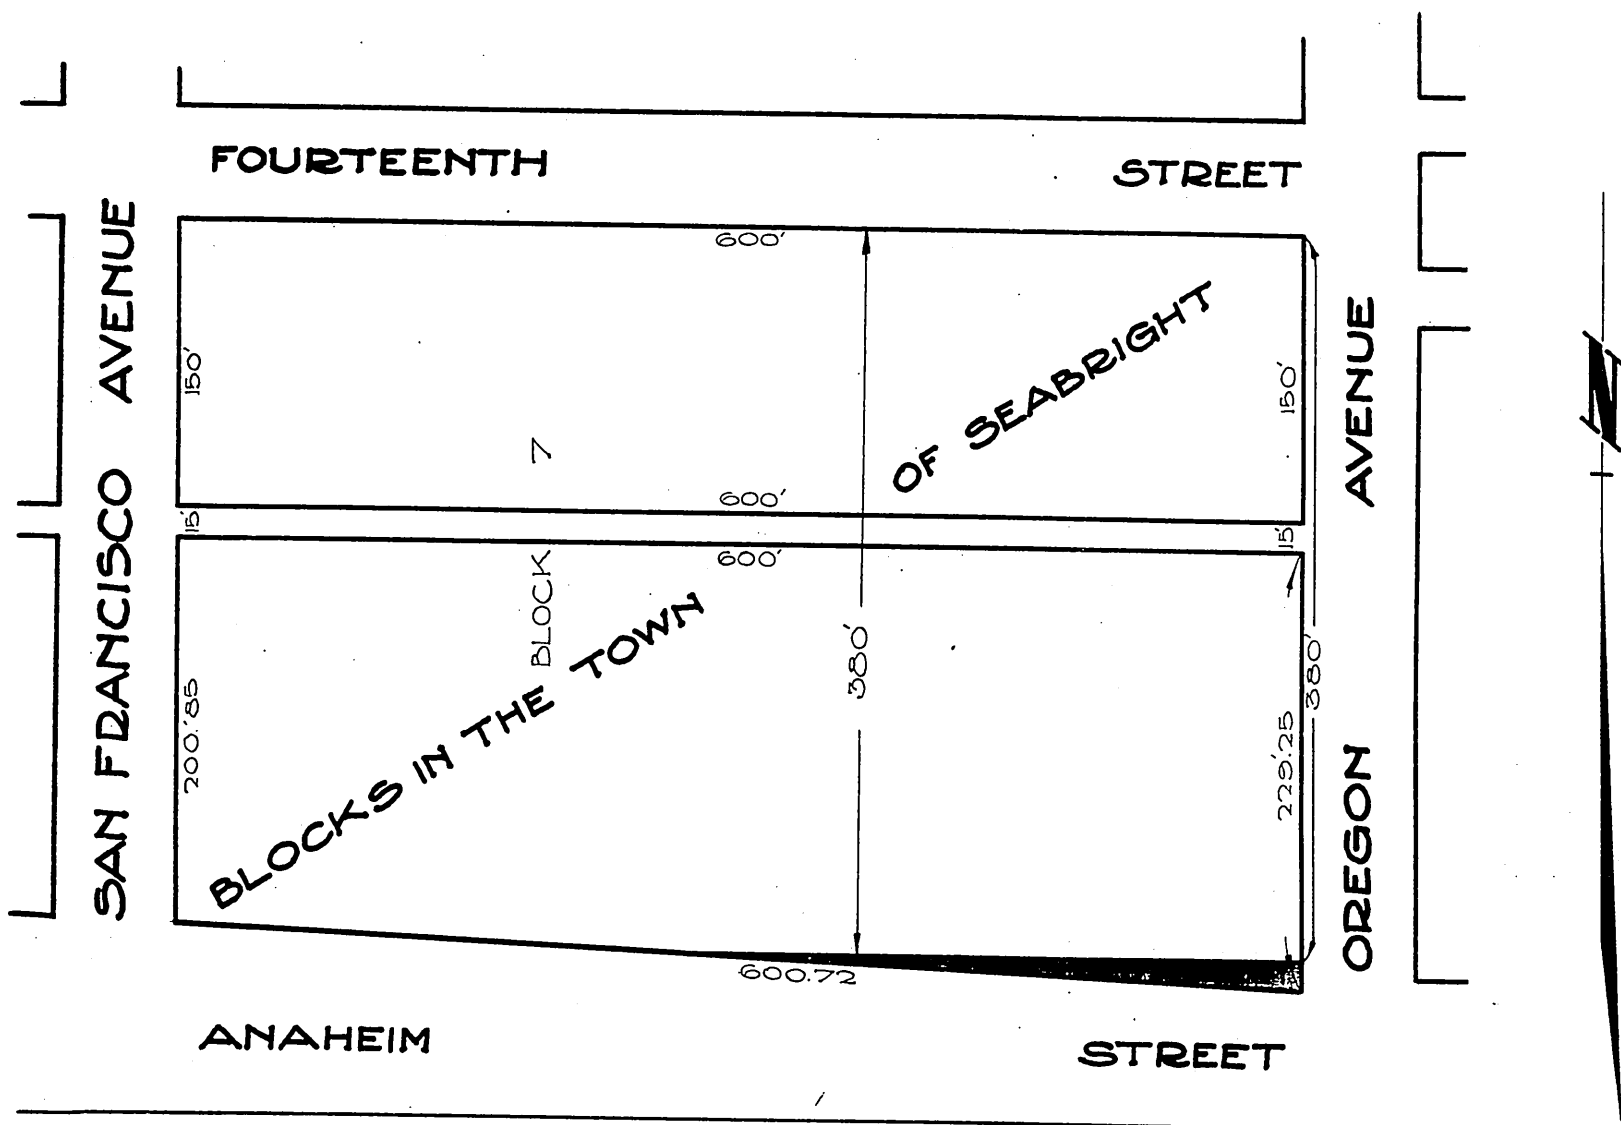

81

THE MOUNTAIN VIEW DARIES, INC.

275

TO
CITY OF LONG BEACH

ORM 3487-275

83

SCALE 1/4" = 100 FT.

SKETCH SHOWING EASEMENT
OVER PORTION OF
BLOCK 7
BLOCKS IN THE TOWN OF
SEABRIGHT
GRANTED TO THE CITY OF LONG BEACH
FOR STREET PURPOSES
RED TINT SHOWS PORTION GRANTED