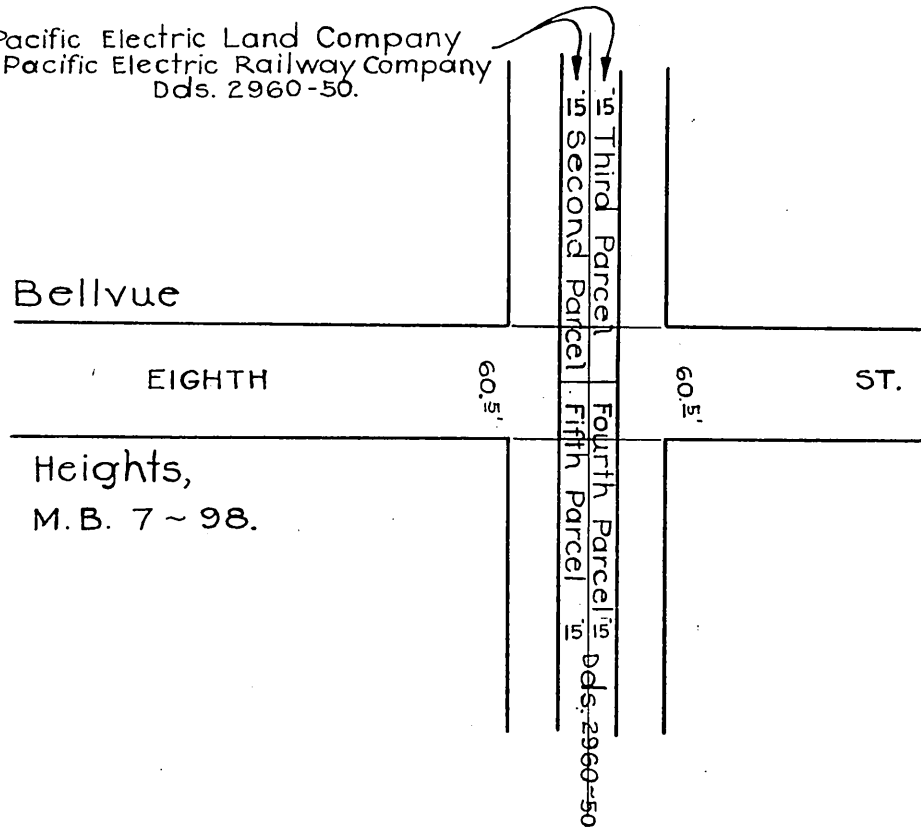

PACIFIC ELECTRIC RAILWAY COMPANY TO CITY OF LONG BEACH

ORM-4586-50
70

70

Pacific Electric Land Company
to Pacific Electric Railway Company
Dds. 2960-50.

CITY OF LONG BEACH

1" = 100'

D: 51-236

Plot 37
A-135

C.E.K. 1223

Comp. L.C.H.
L.C.

RECORDED JAN. 28, 1926.

O.R. 4586