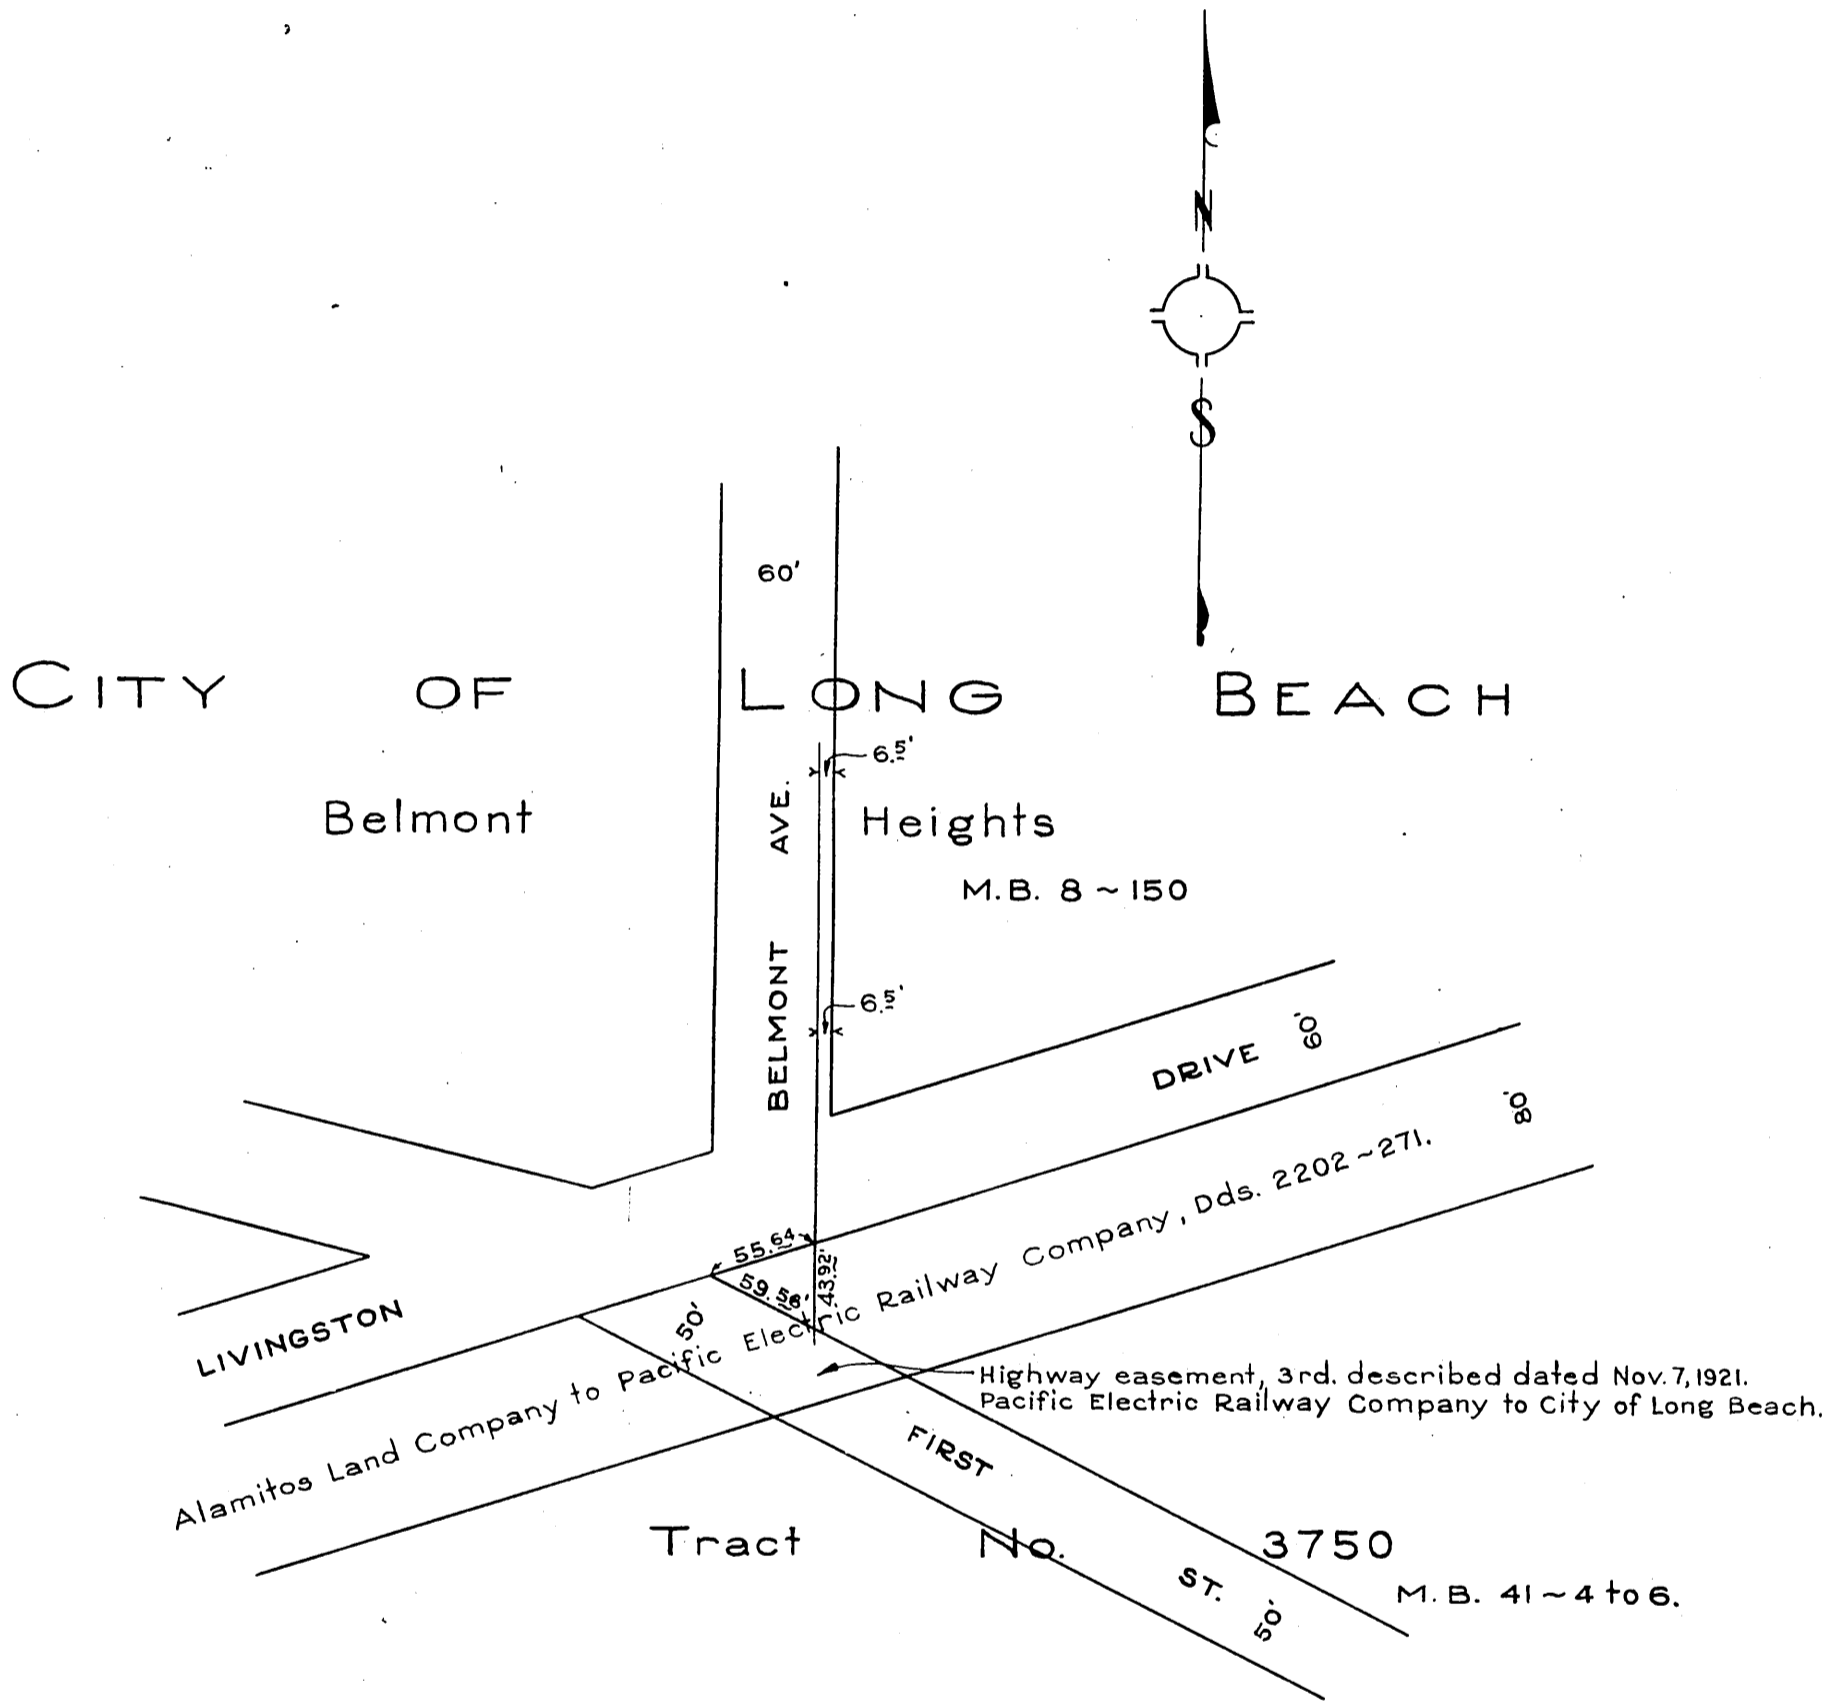

ORM 4779-66

44

PACIFIC ELECTRIC RAILWAY COMPANY
TO
CITY OF LONG BEACH

66

C.E.K. 1364

A-136
S¹/₂ #31

D:59-25.

RECORDED FEB. 26, 1927.