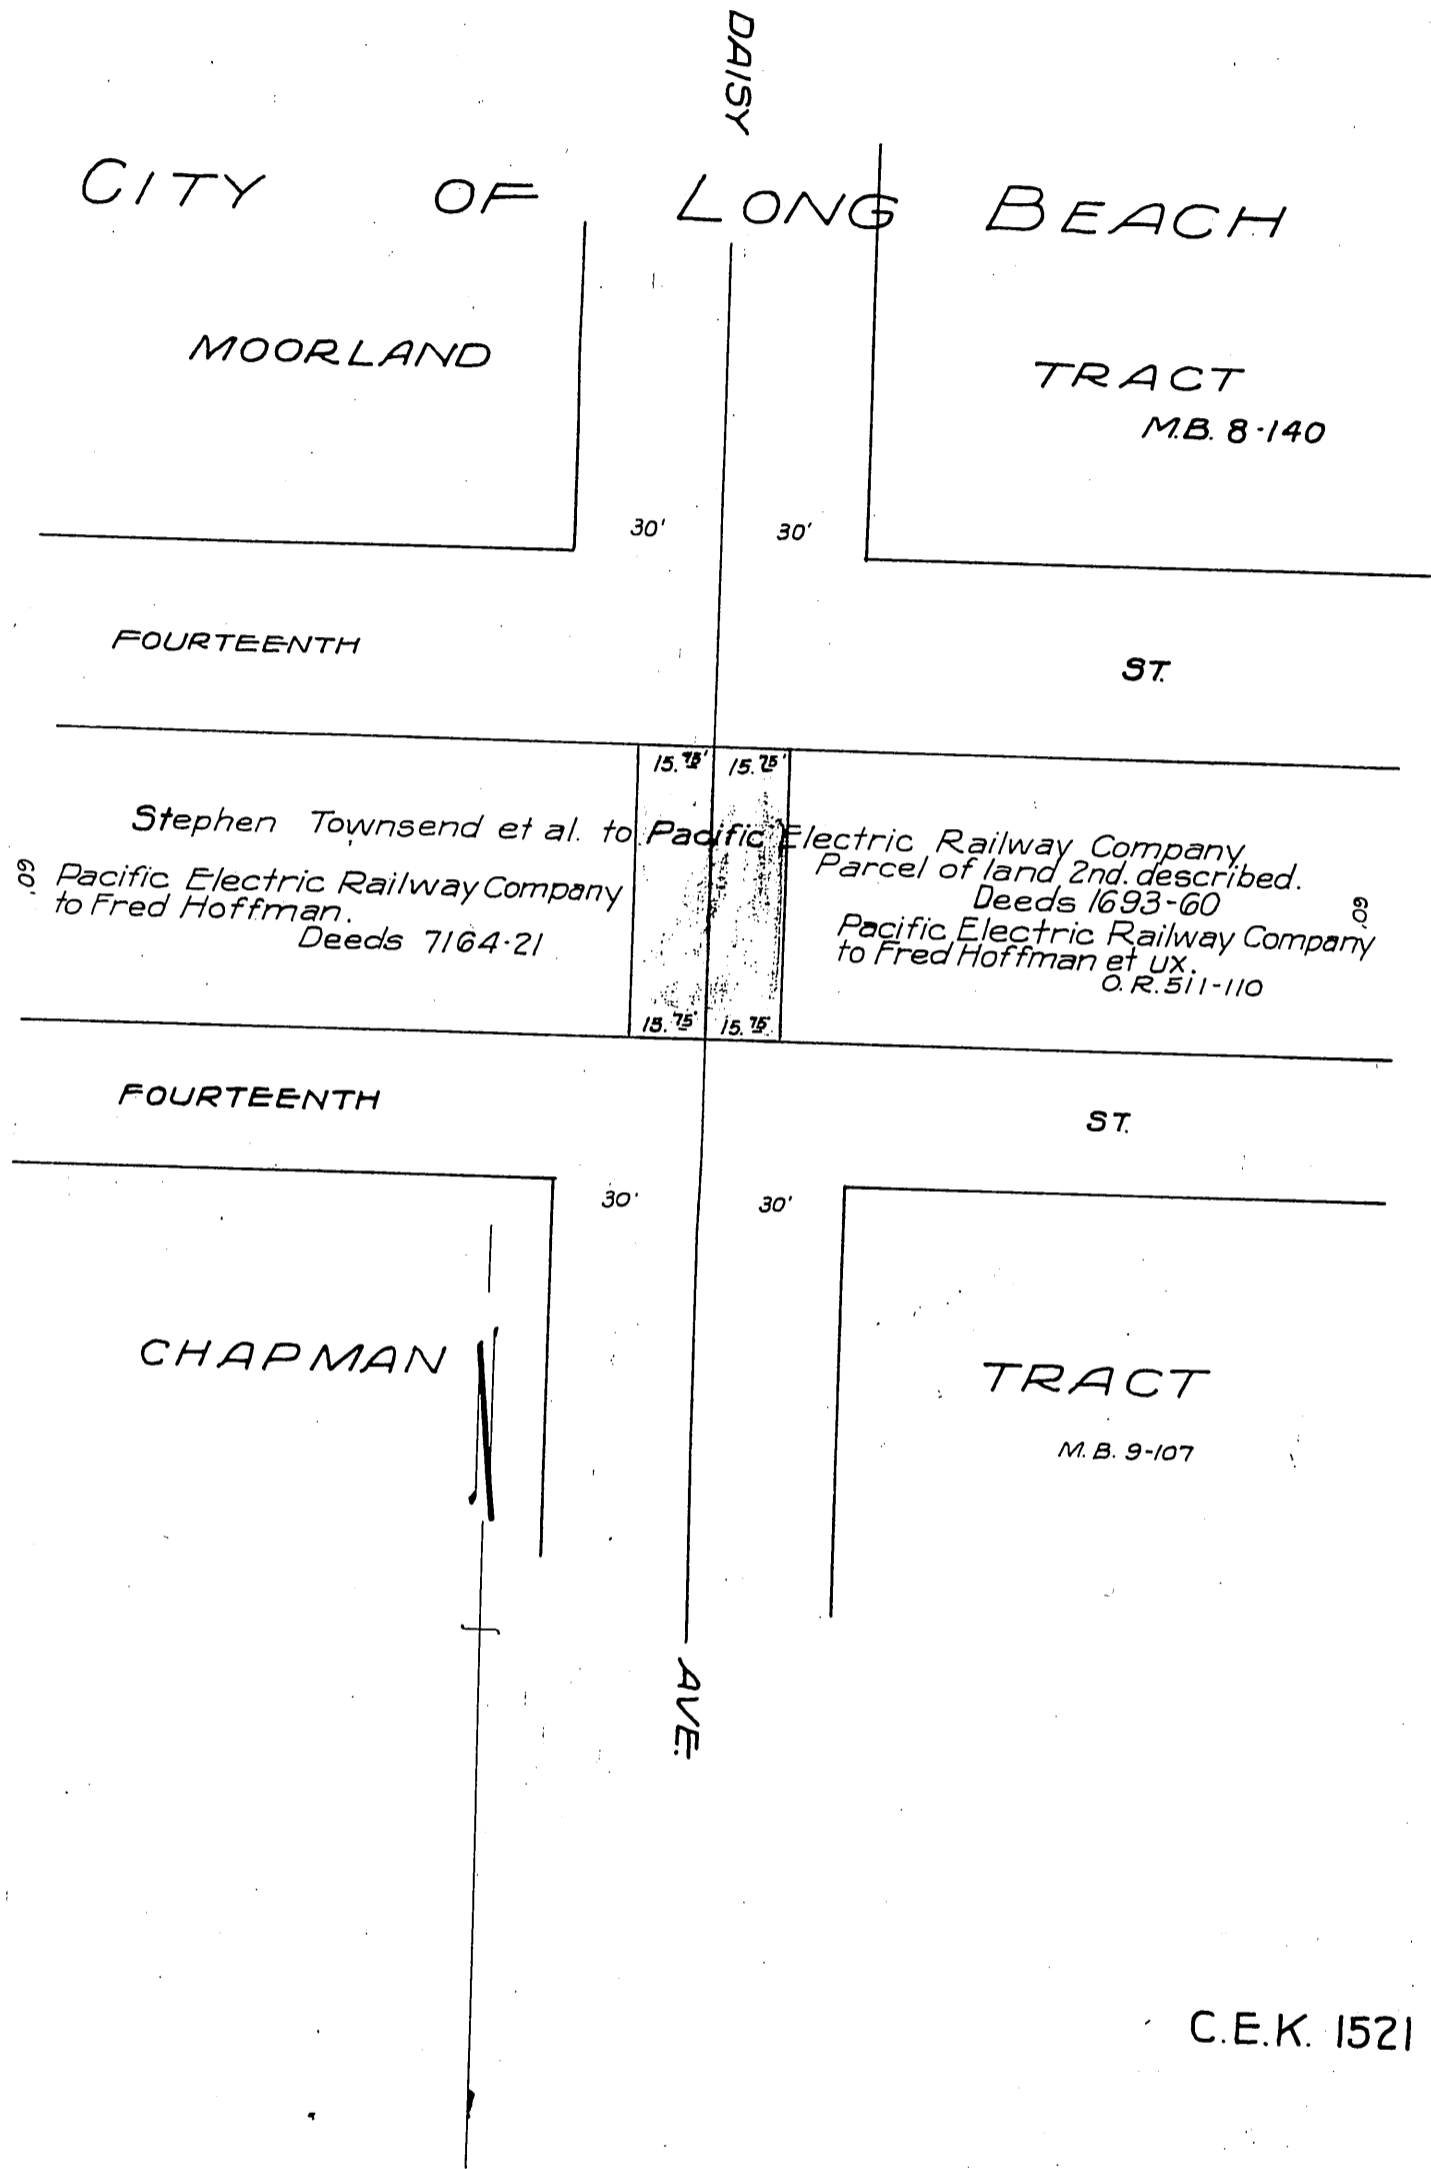

PACIFIC ELECTRIC RAILWAY COMPANY TO CITY OF LONG BEACH

ORM-7258-178

41

C.E.K. 1521

Scale: 1" = 40'

Comp. R.F.S. C.S.

Sht. 30
D: 69-93
RECORDED OCT. 5, 1928

O.R. 7258