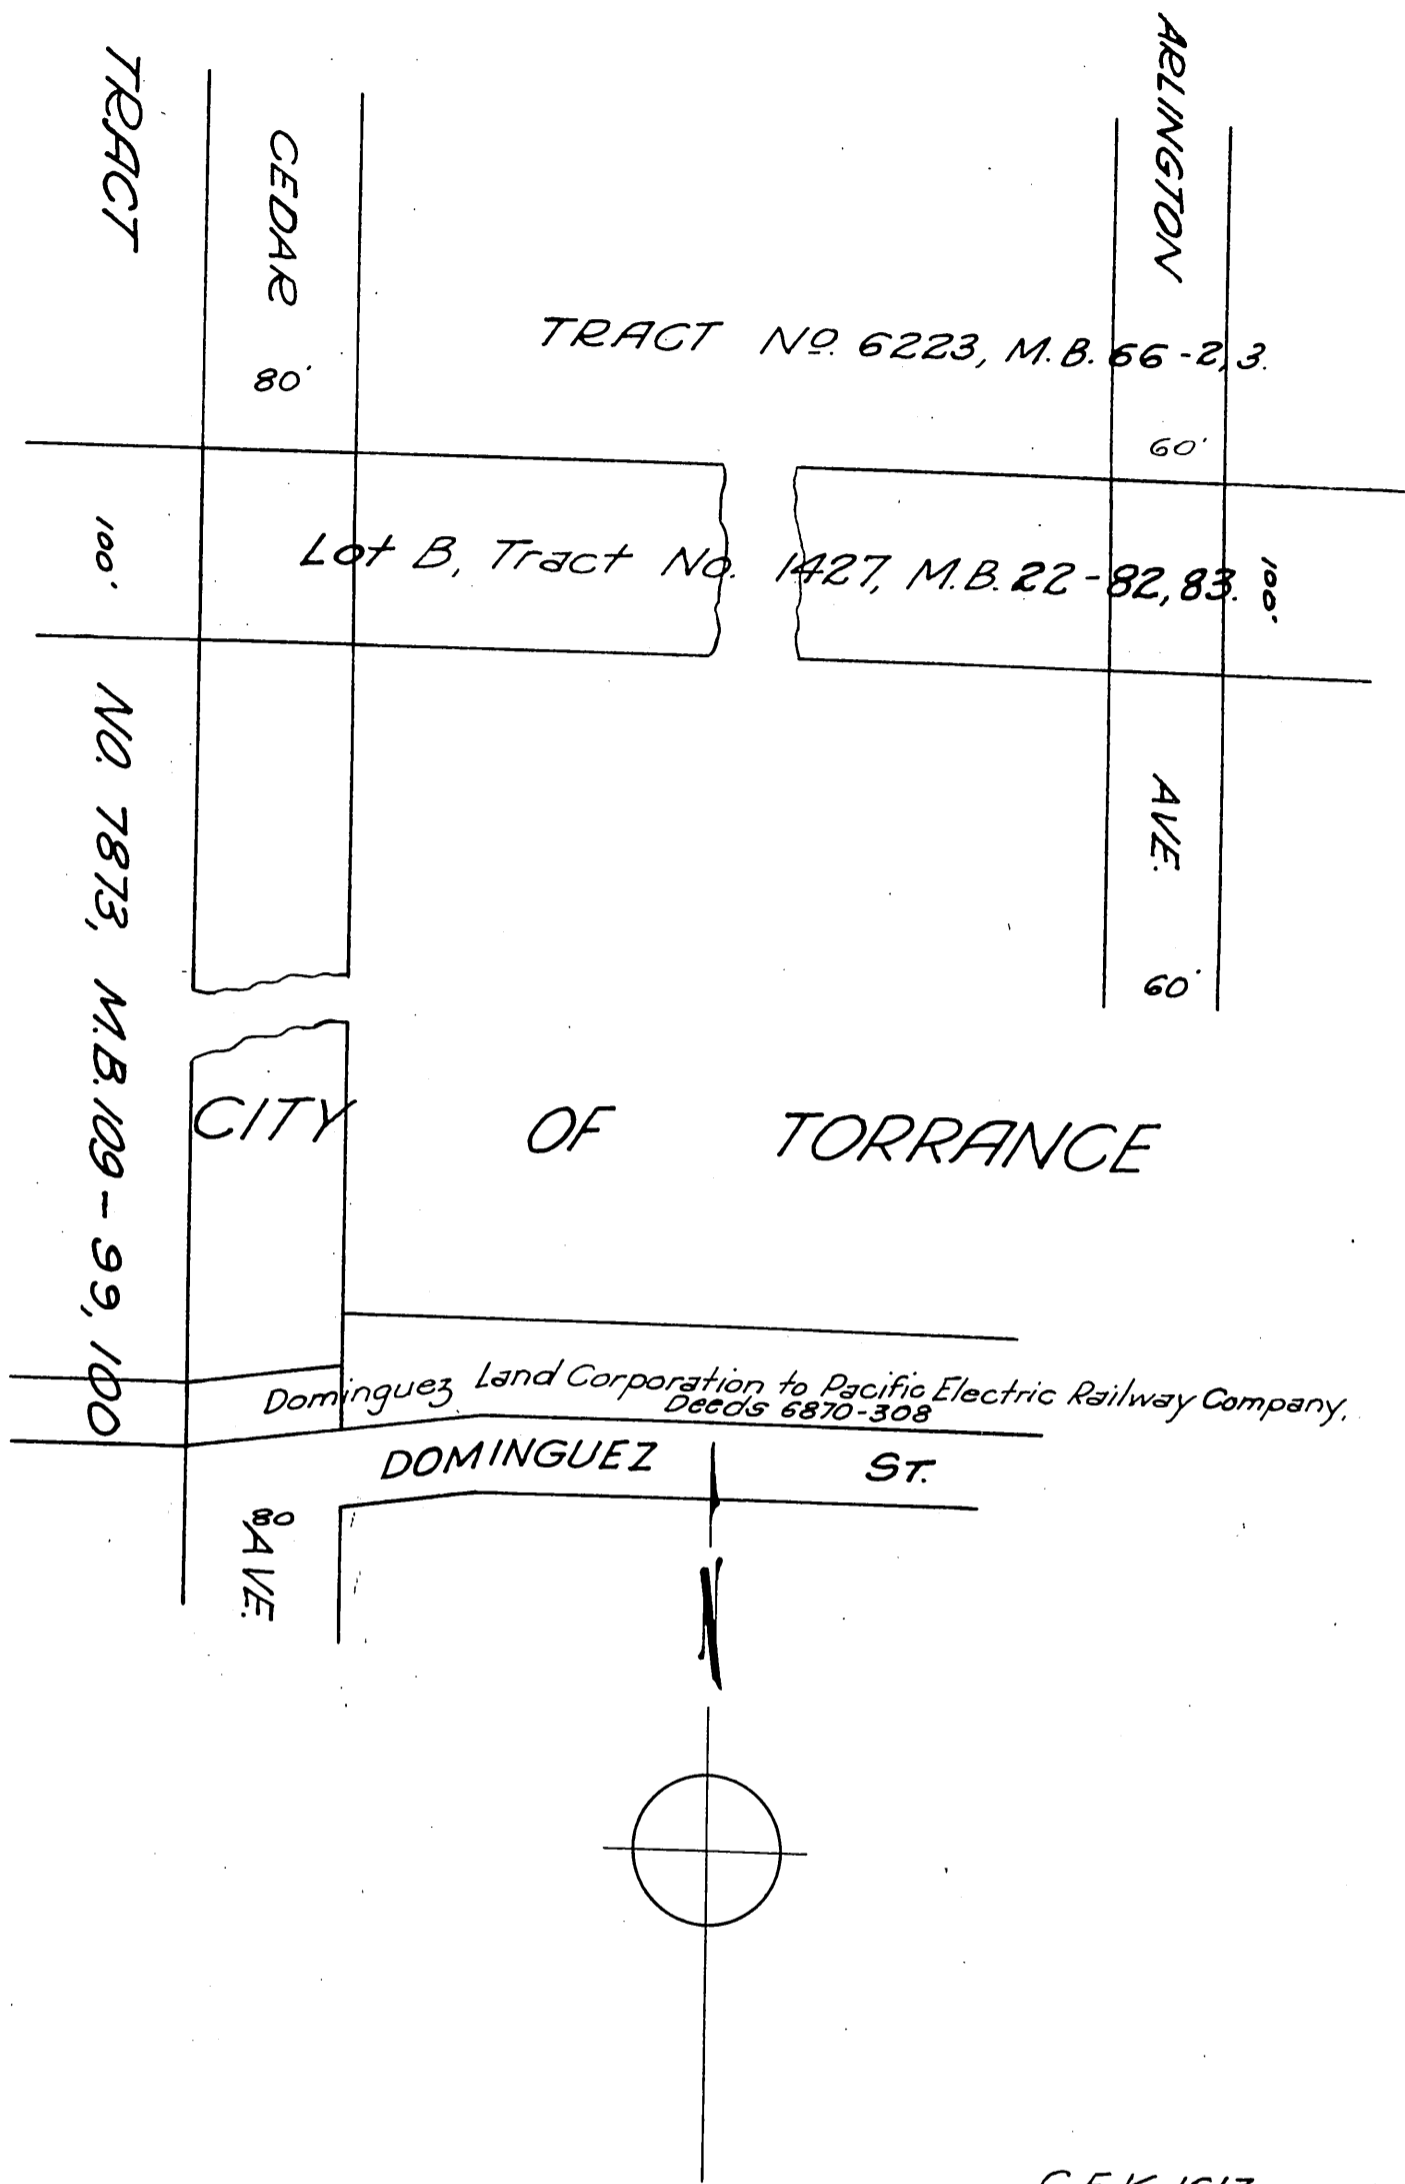

PACIFIC ELECTRIC RAILWAY COMPANY
TO
CITY OF TORRANCE

ORM-7468-112
76

SCALE: - 1"=100

Comp. E.P.
C.S.

Sht. 25
D: 72-41
RECORDED MAR. 2, 1929.

O.R. 7468