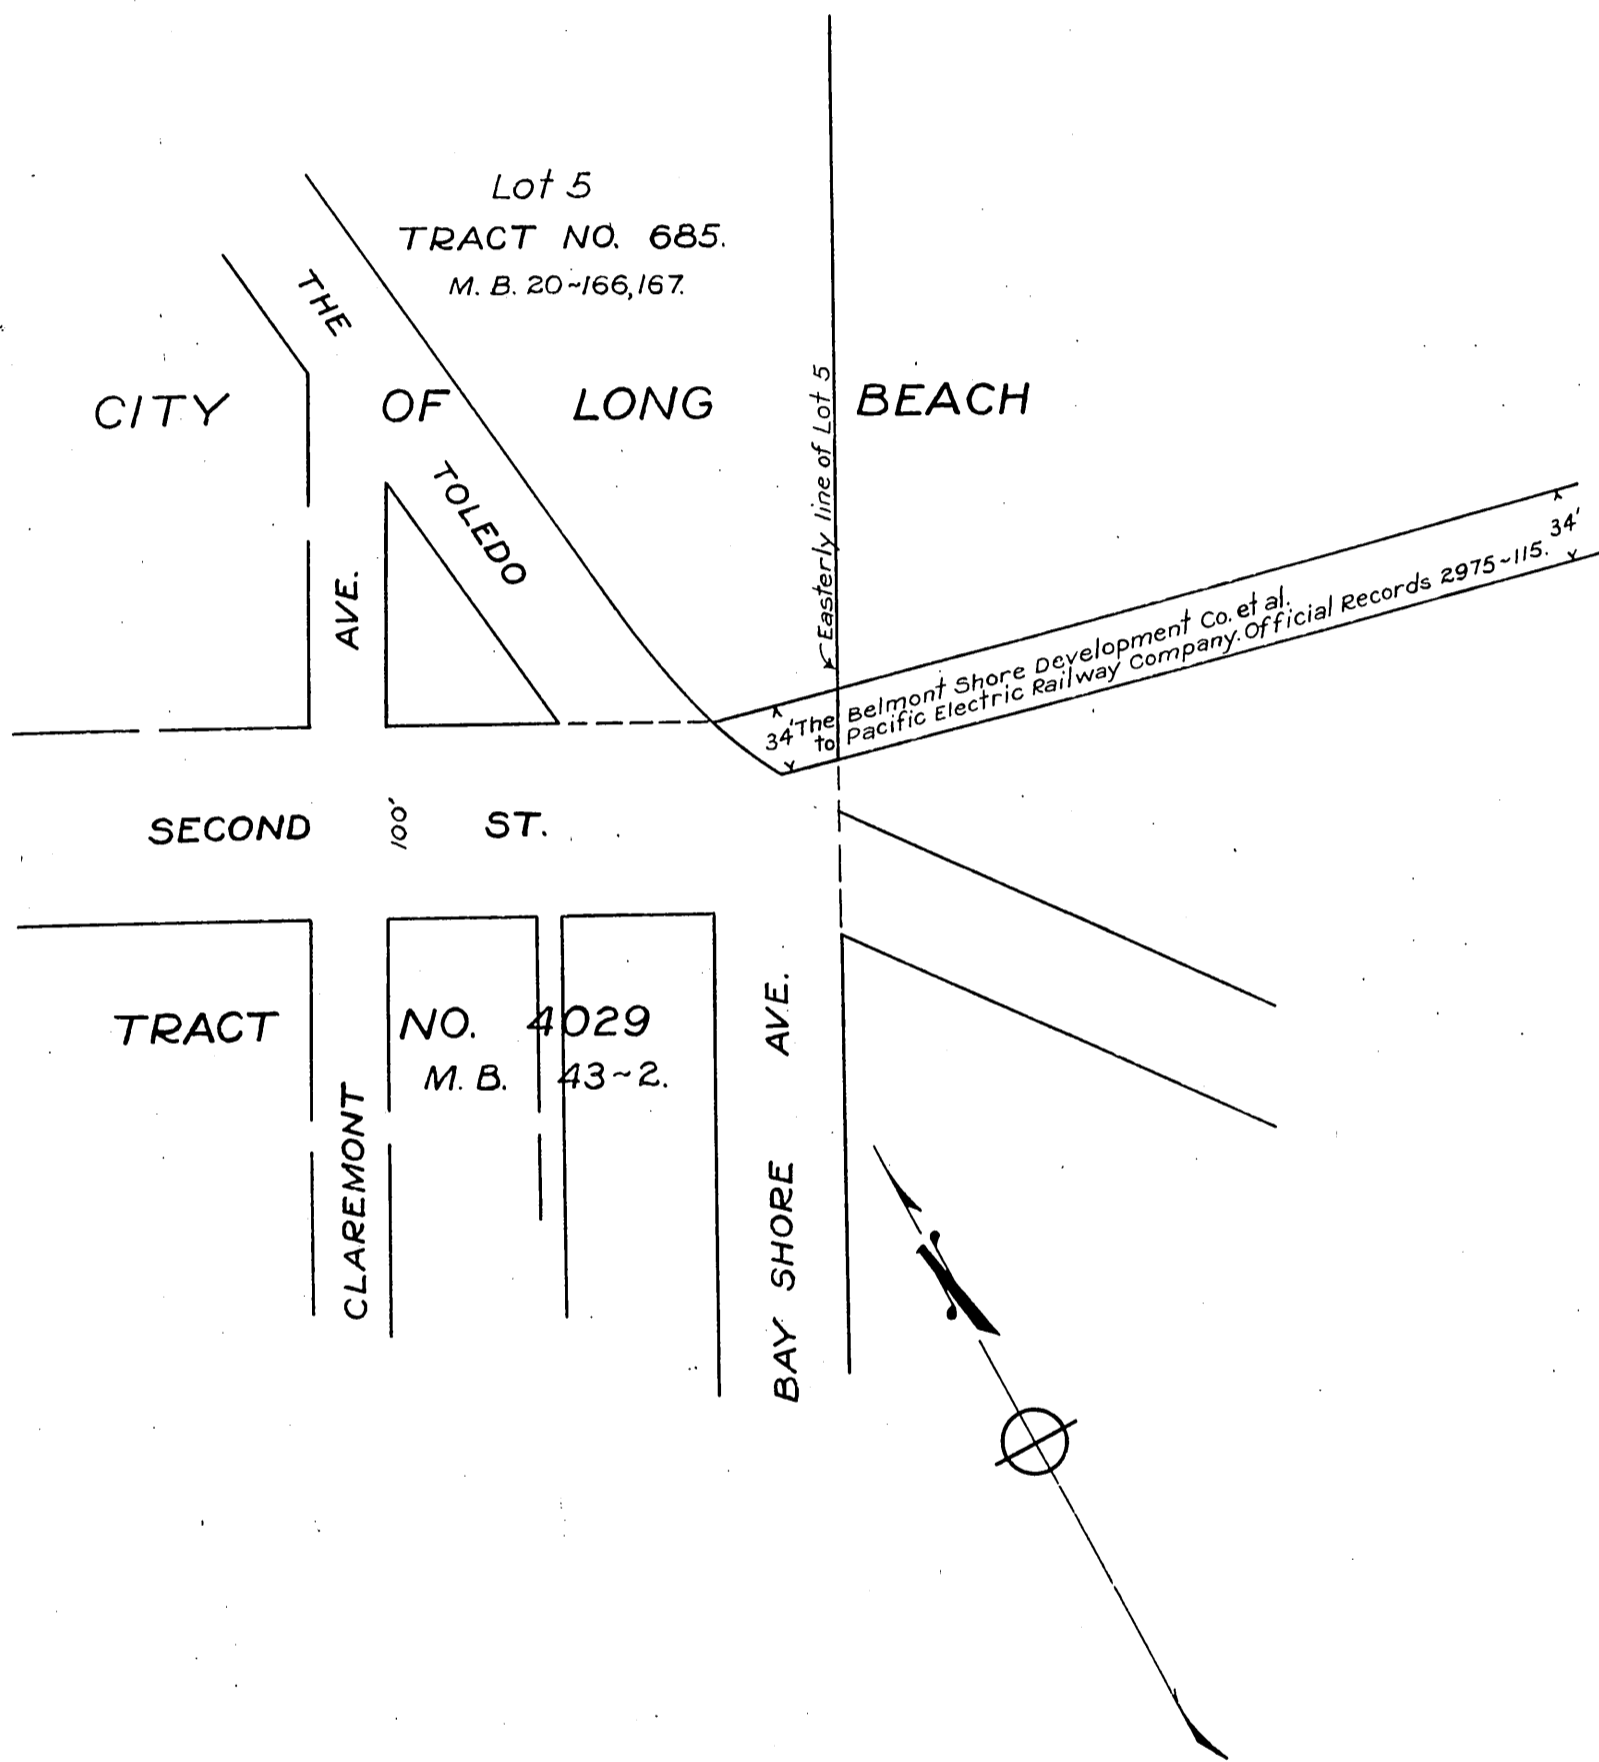

TO
CITY OF LONG BEACH

ORM 11036-299

27

C.E.K. 1761.

Comp. C.S.
L.C.

Scale 1" = 100'

Sht. 31
D: 21-58
RECORDED AUG. 20, 1931.

O.R. 11036