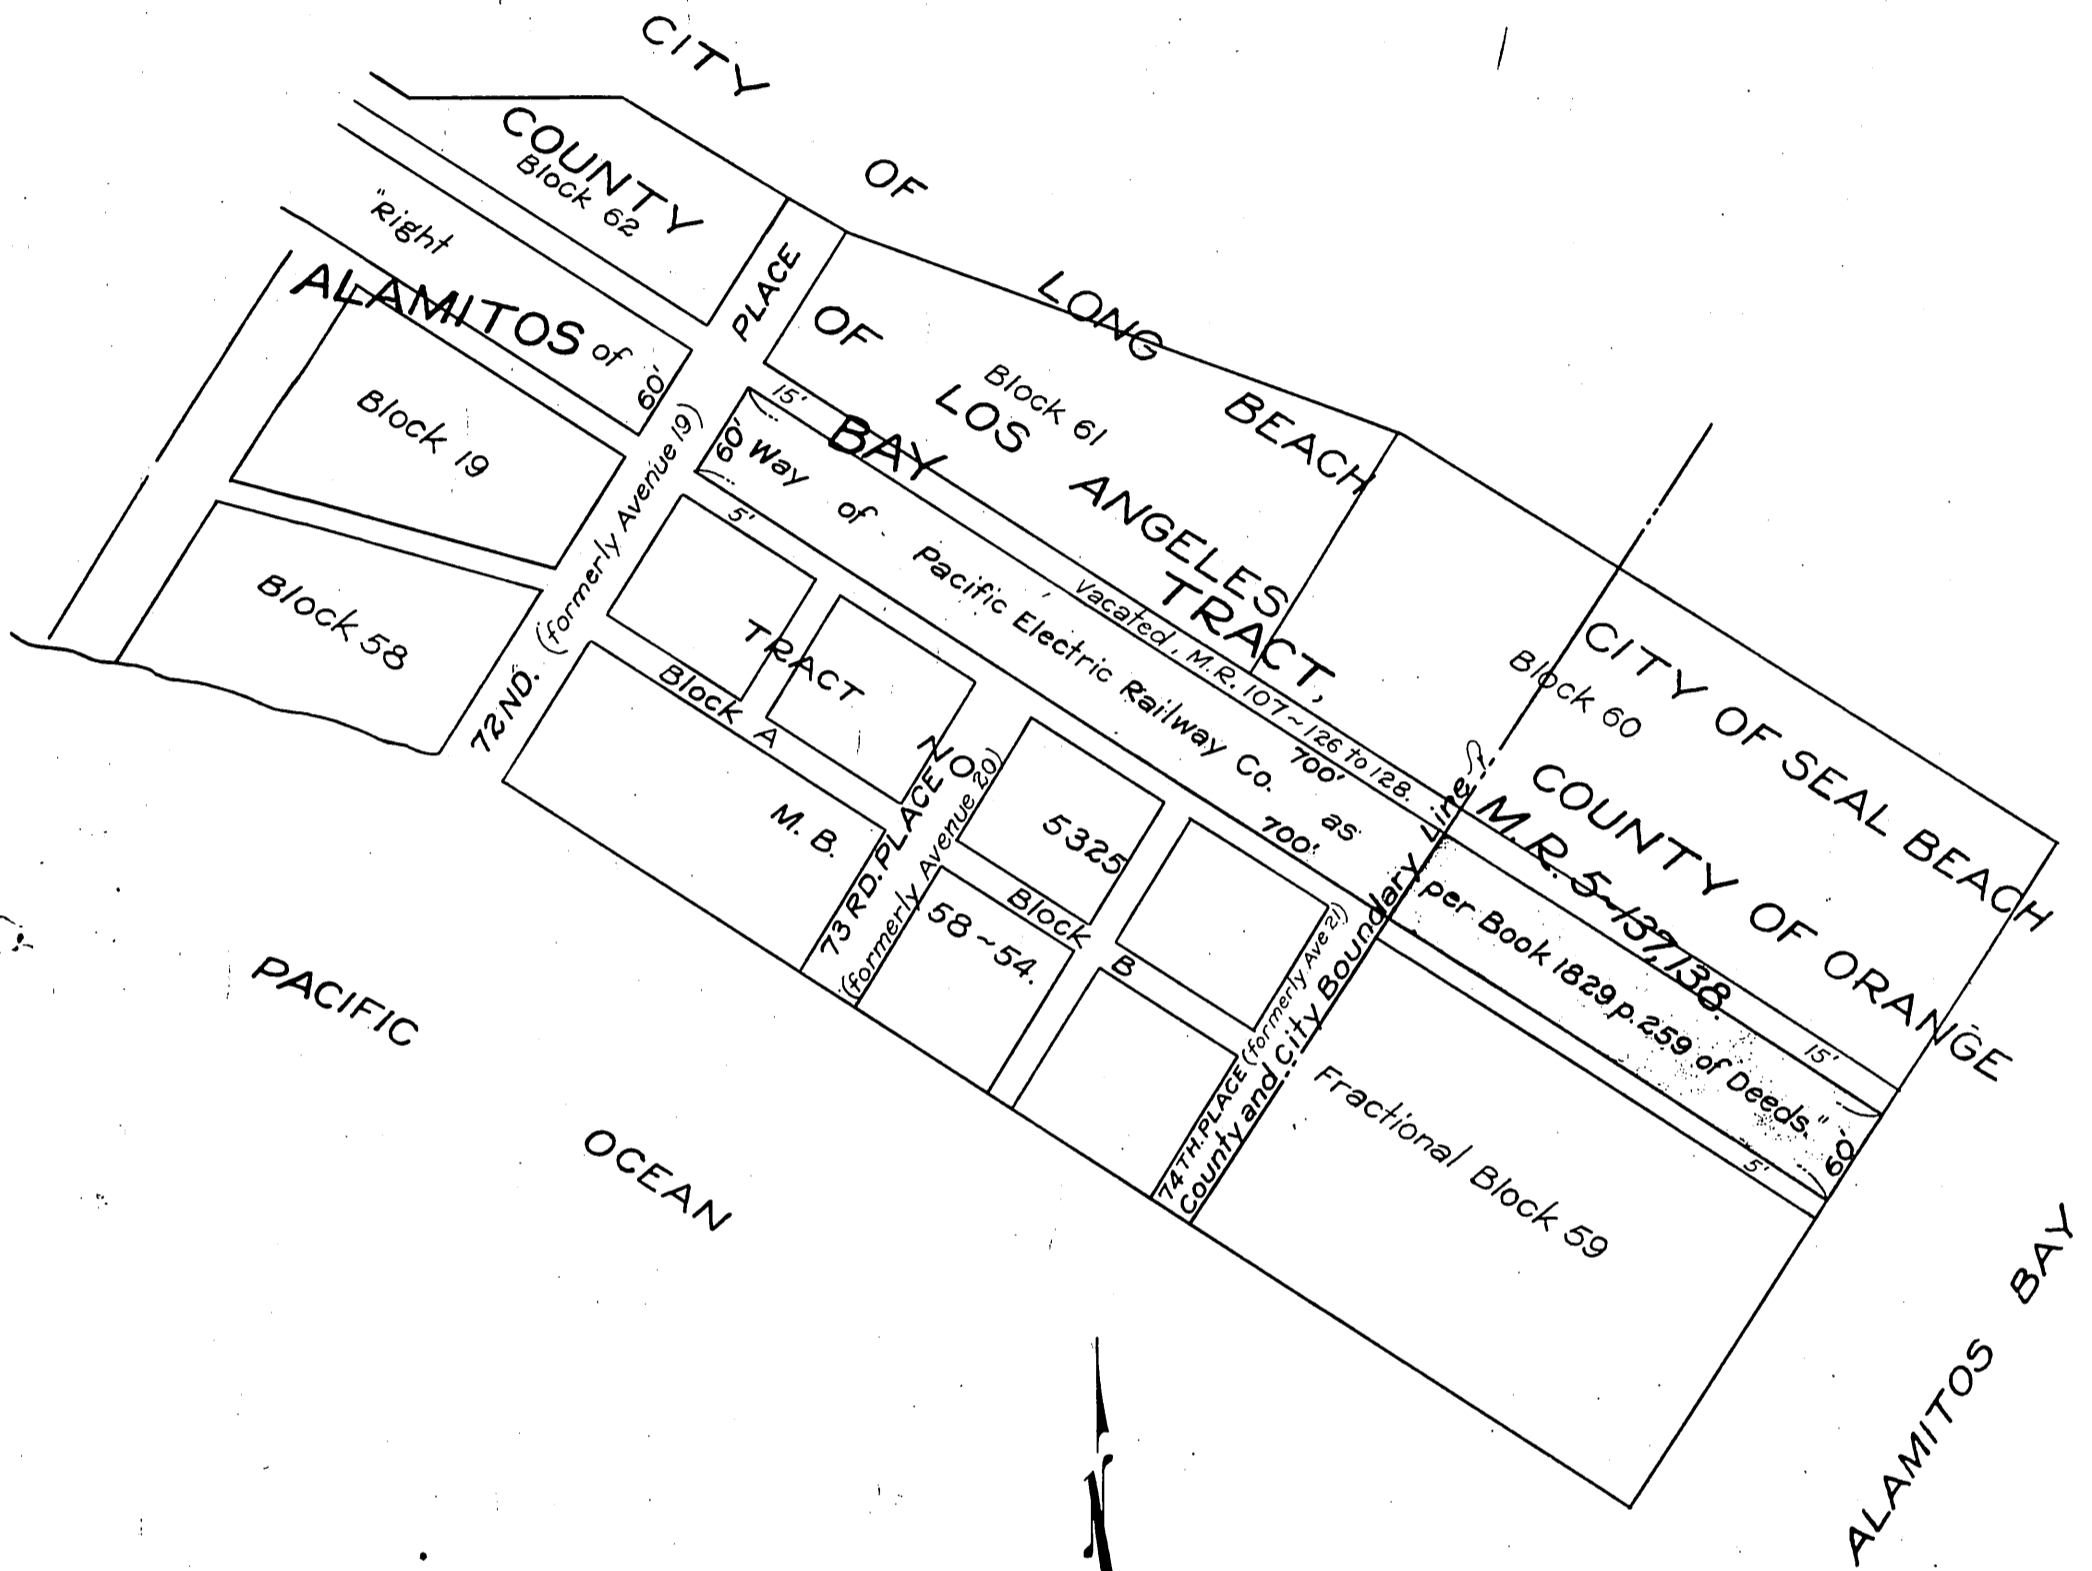

TO  
CITY OF LONG BEACH

ORM 11347-295

44

C.E.K. 1799.

SCALE: 1"=100'

S.T. 31  
D: 21-166

Comp. I.C.

RECORDED JAN. 27, 1932.