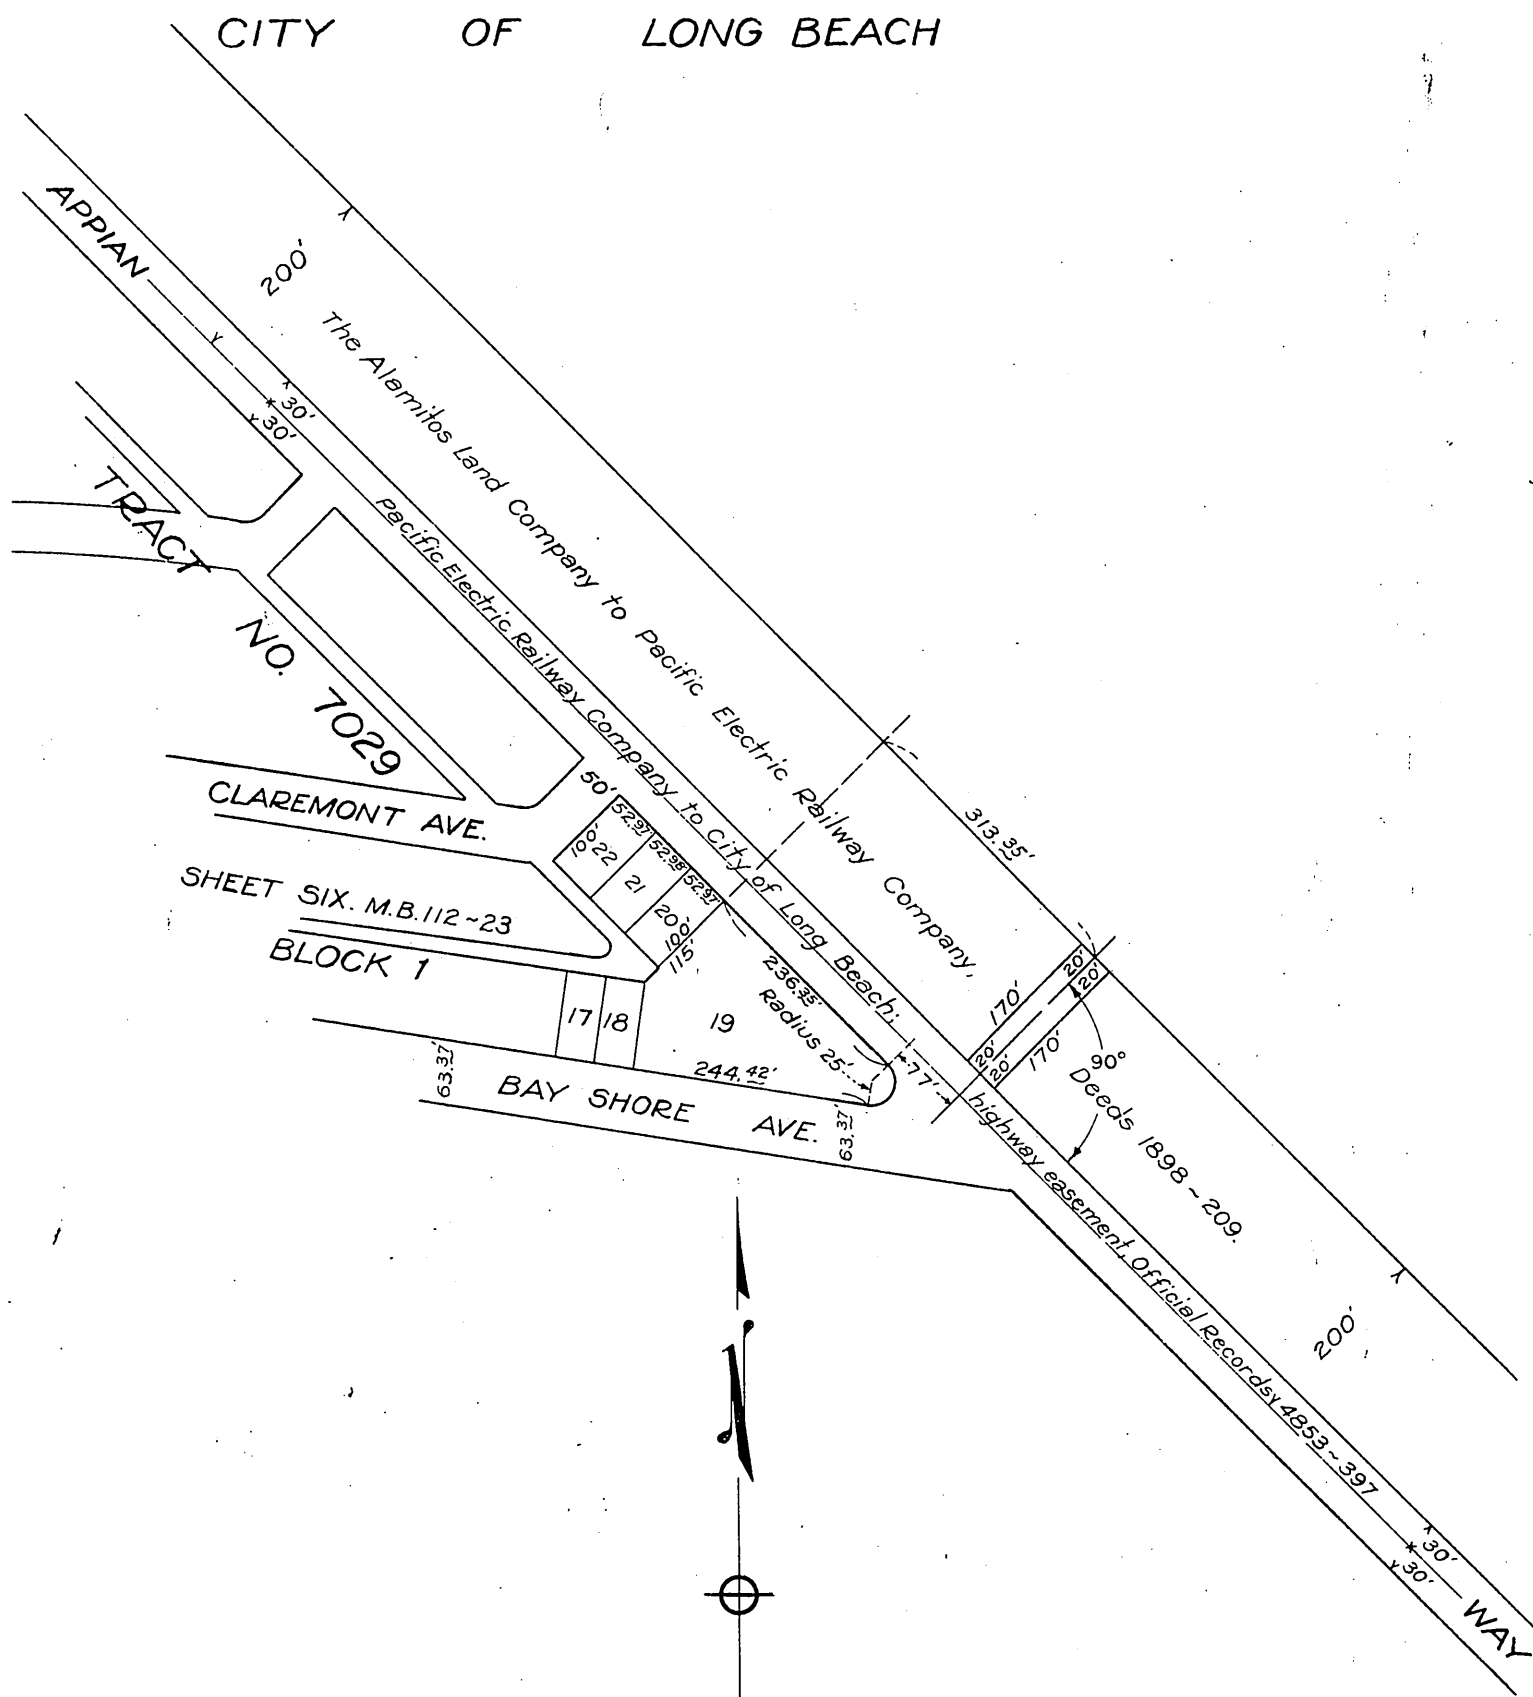

TO
CITY OF LONG BEACH

ORM 11682-213

64

C.E.K. 1813.

Comp. L.C.

Scale: 1" = 200'

Sht. 31
D:21-277

RECORDED JULY 16, 1932.