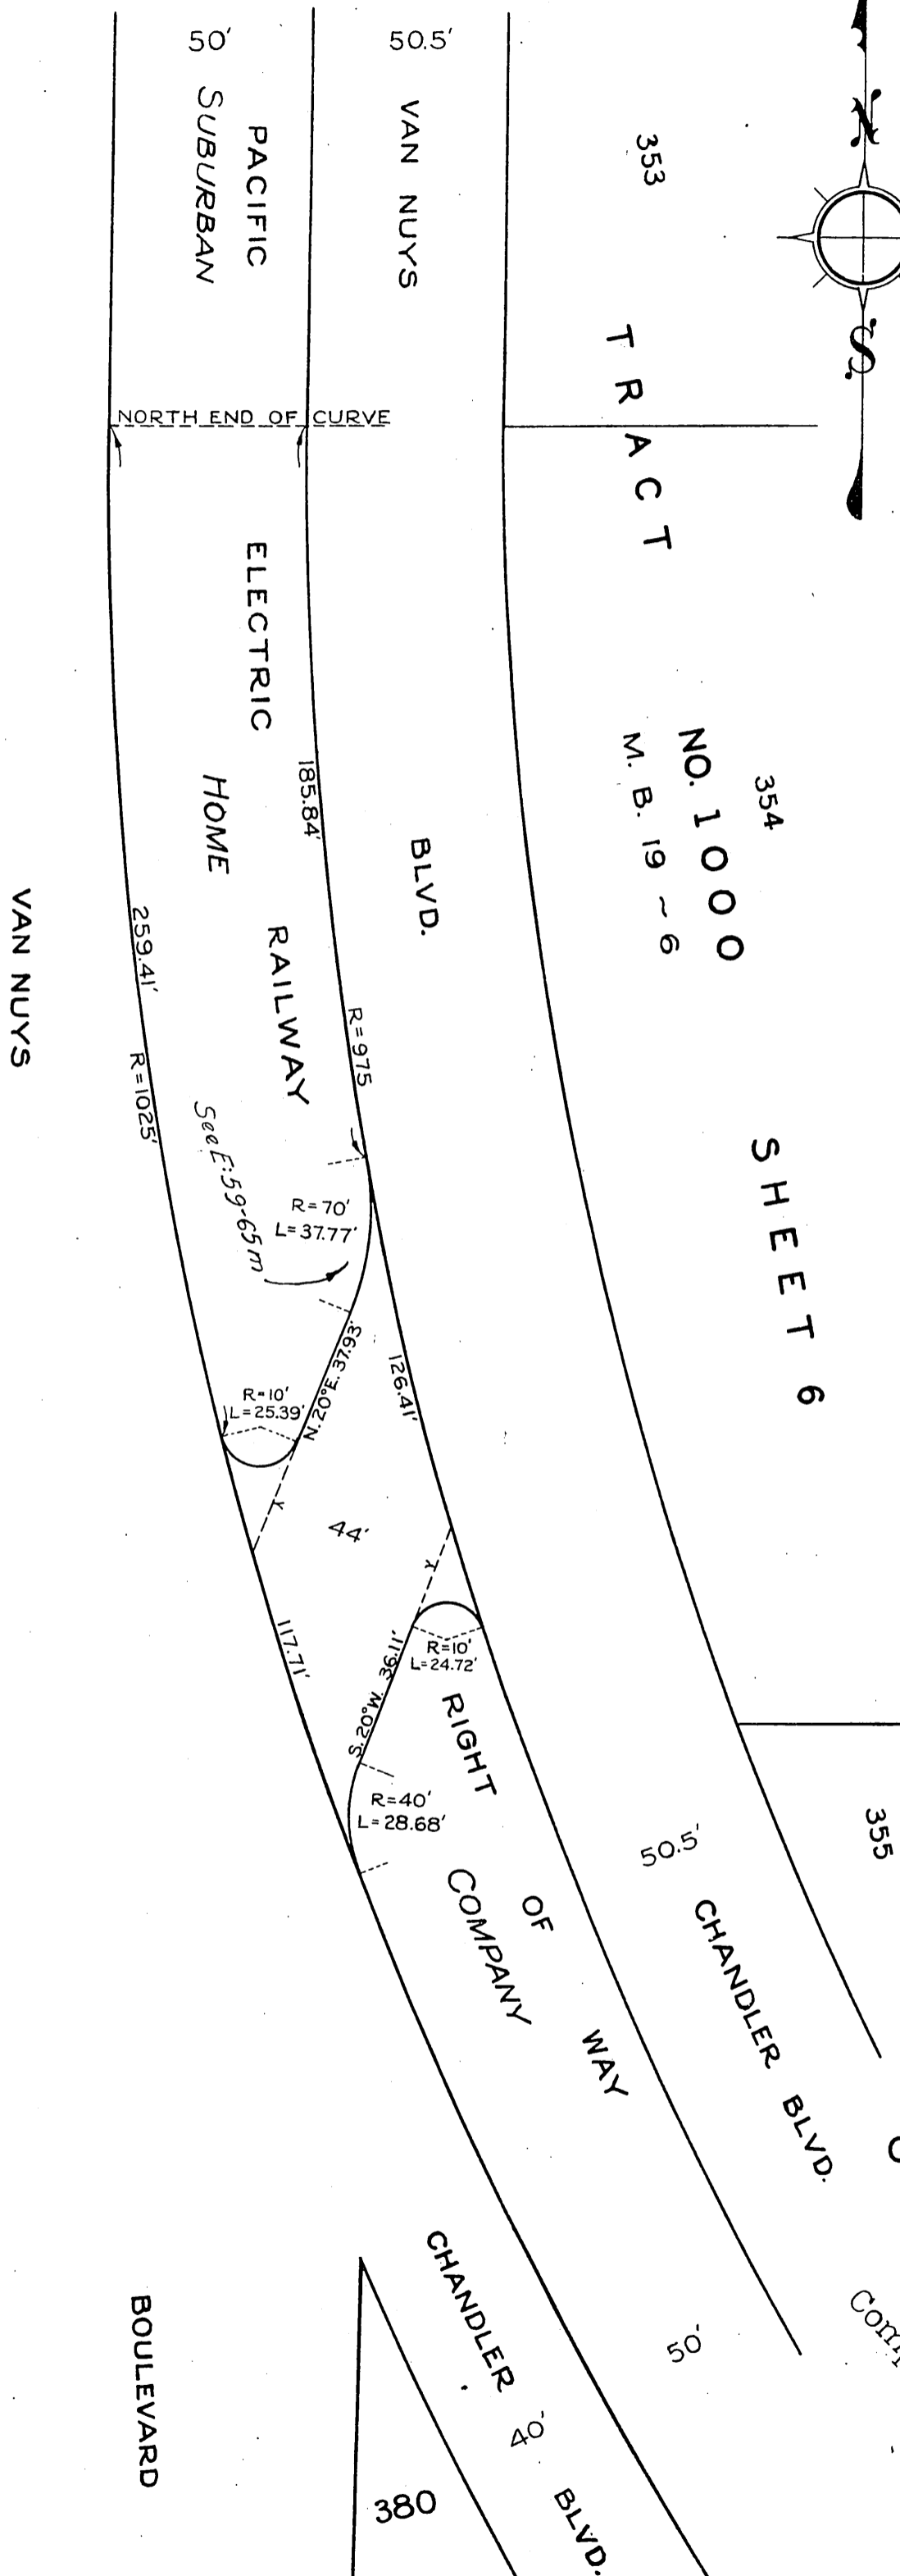

KILLION STREET

ALBERS STREET

Scale: -1"=40'  
 D: 98-58.  
 Index 55

RECORDED - MAY 1, 1934.

O.R. 12804