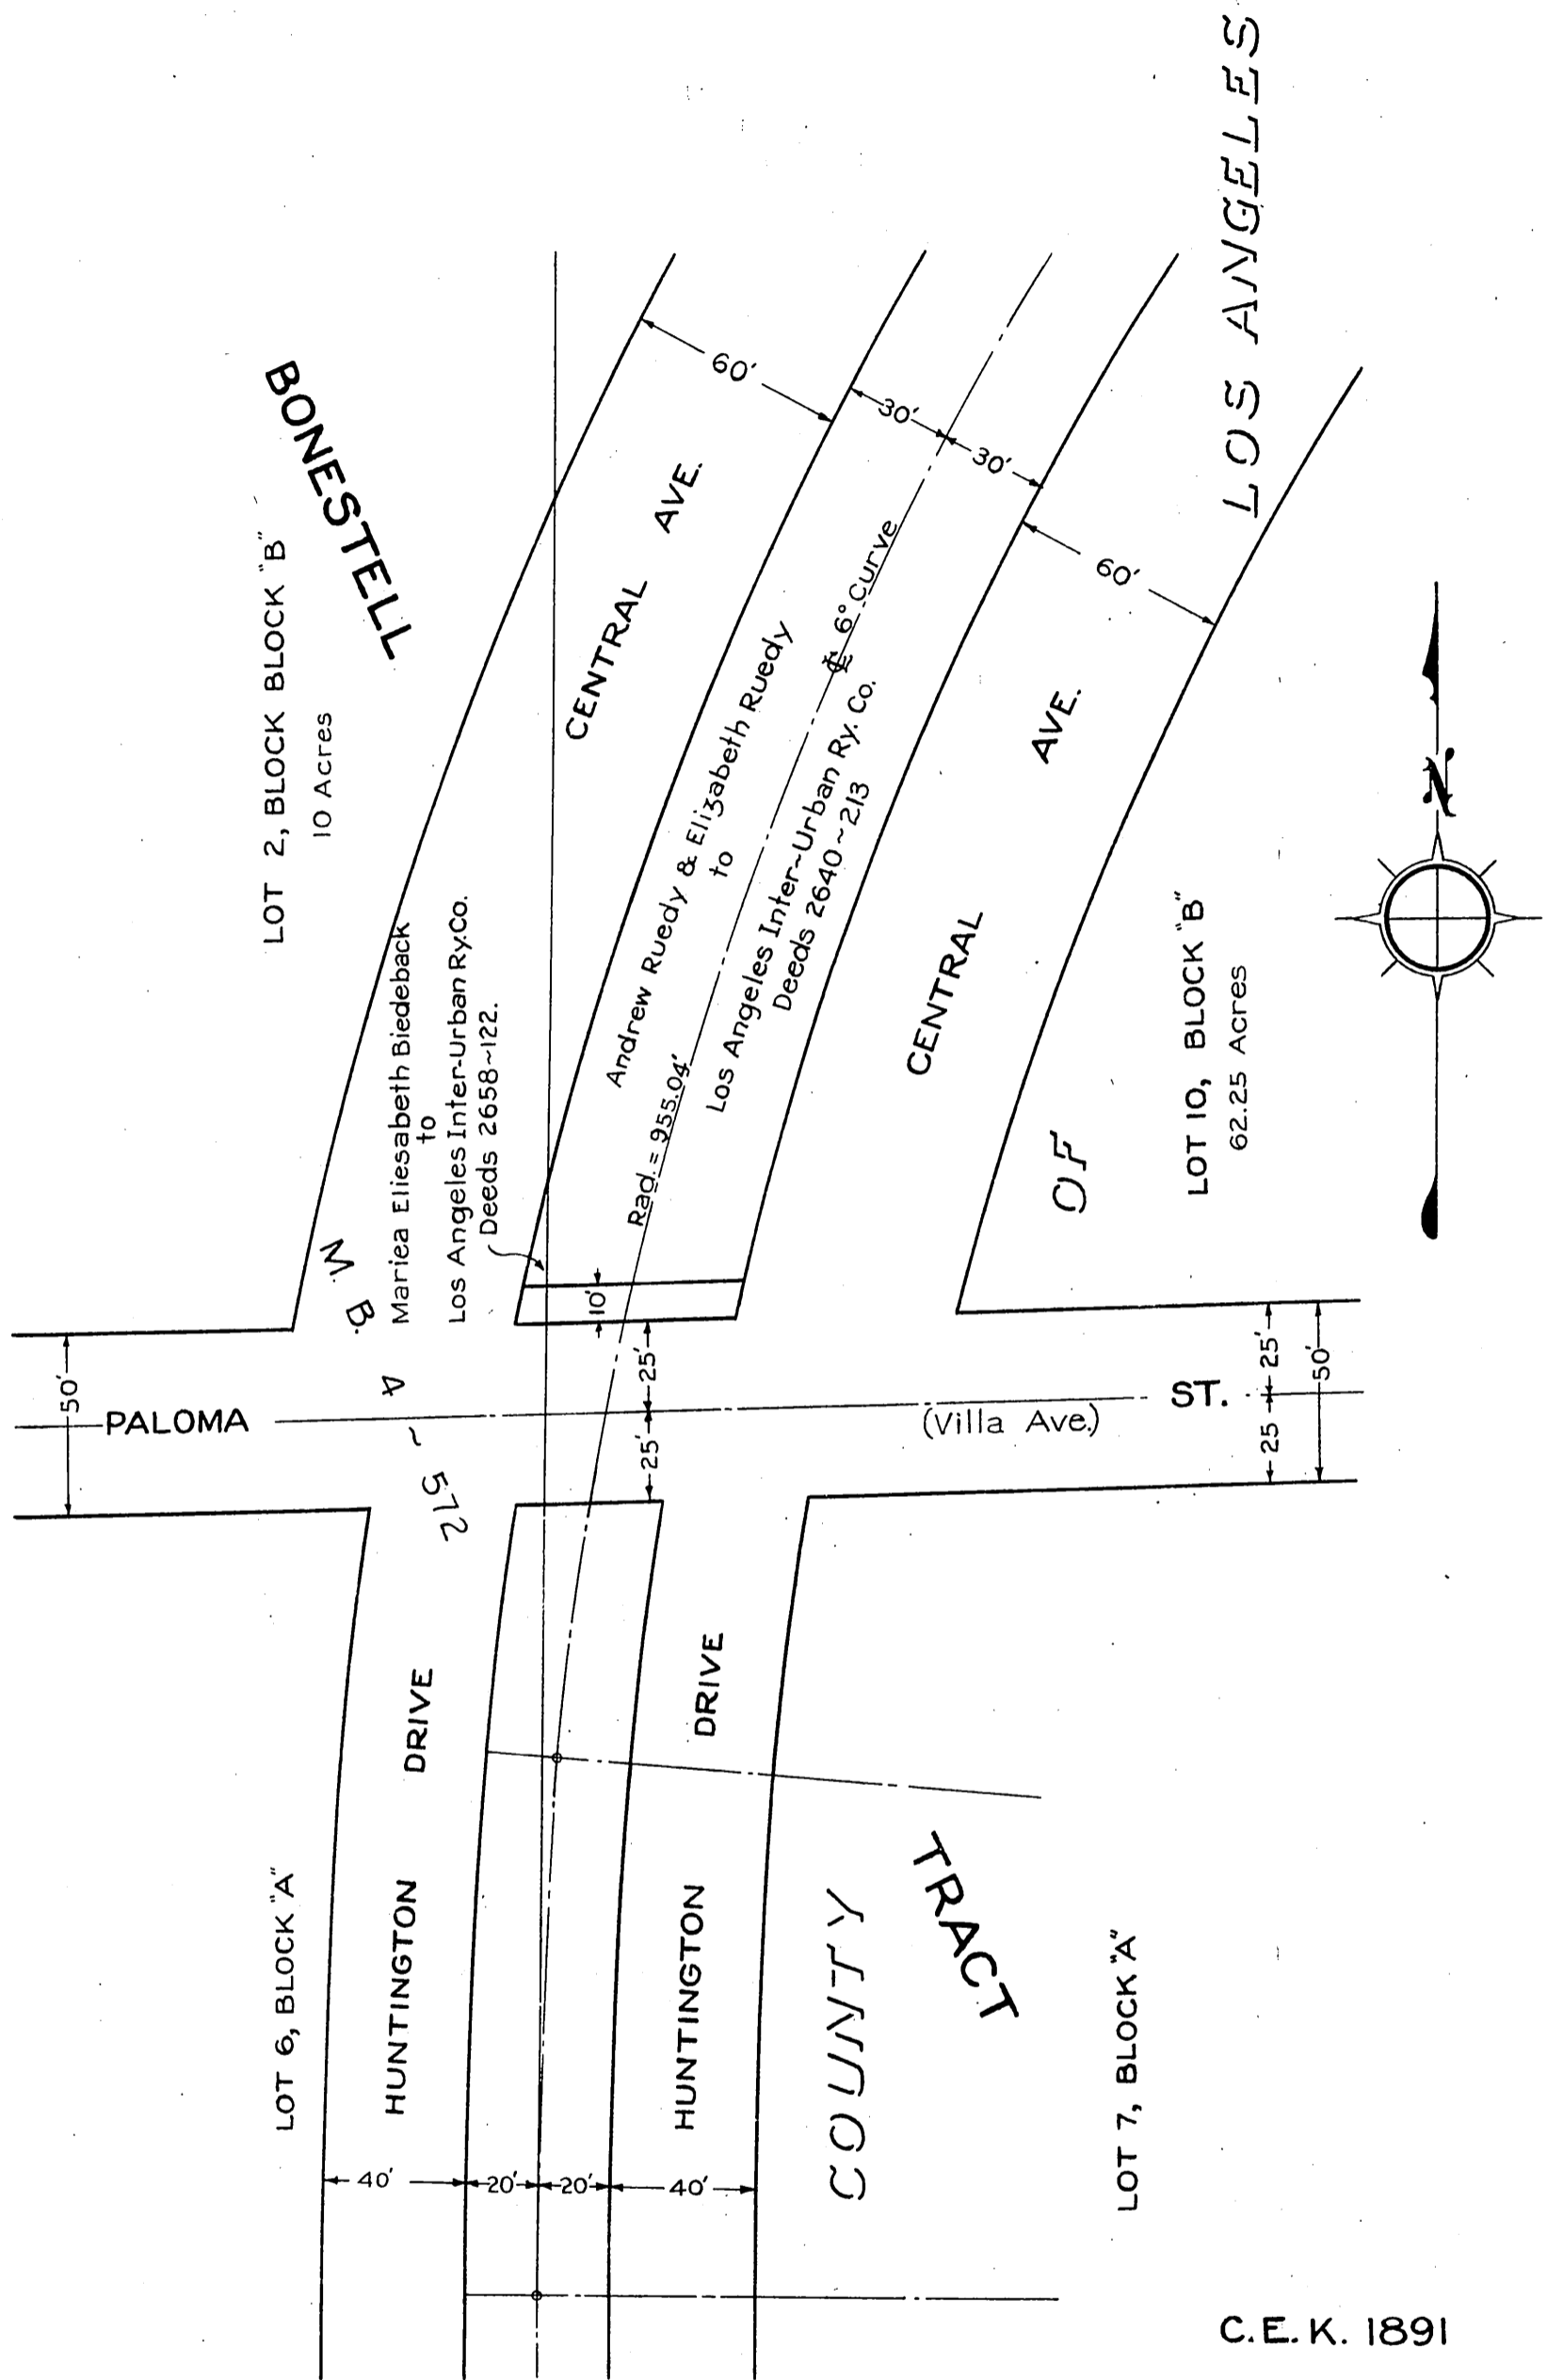

PACIFIC ELECTRIC RAILWAY COMPANY
TO
COUNTY OF LOS ANGELES

ORM 12881-55 55

68

C.E.K. 1891

C.S. 7271

Comp. L.C.

Scale: - 1" = 50'

E: 1-52

RECORDED - JUNE 26, 1934.

O.R. 12881