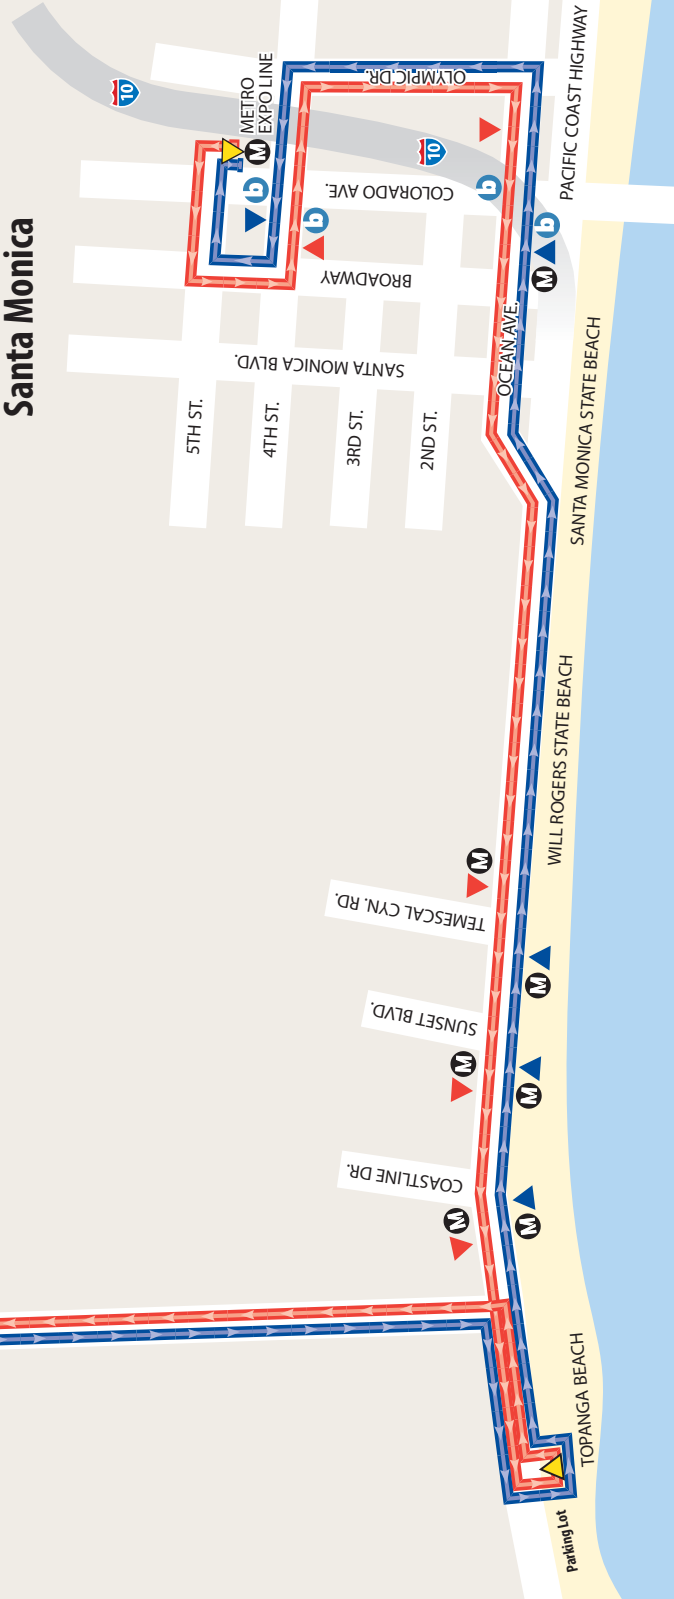

Warner Center Woodland Hills

- To the valley
- To the beach
- Beach Bus Stop (to the valley)
- Beach Bus Stop (to the beach)
- Bus Stop used by both directions
- Metro Bus Stop/Transit Hub
- Big Blue Bus Stop

NOTE: Beach Bus stops are shared with Metro and Big Blue Bus stops where indicated on the route map.

Downtown Santa Monica

BEACH BUS Via TOPANGA CANYON

Year-round | 7 Days a Week Servicio Todo el Año | Servicio Diariamente
Service is subject to change due to weather and road conditions.

Note: Times may vary depending on traffic

Bus to Valley / Autobús hacia El Valle

Expo Line Santa Monica Station (Parking Lot)	10:45 a.m.	2:15 p.m.	4:50 p.m.
Expo Line/4th St.	10:50 a.m.	2:20 p.m.	4:55 p.m.
Ocean Ave./Colorado Ave.	10:54 a.m.	2:24 p.m.	4:59 p.m.
Topanga Beach (parking lot)	11:10 a.m.	2:40 p.m.	5:15 p.m.
Pine Tree Circle (South Entrance)	11:17 a.m.	2:47 p.m.	5:22 p.m.
Viewridge Rd./Topanga Cyn. Blvd.	11:26 a.m.	2:56 p.m.	5:31 p.m.
Topanga Cyn. Blvd./Ventura Blvd.	11:36 a.m.	3:06 p.m.	5:41 p.m.
Owensmouth Ave./Oxnard St.	11:45 a.m.	3:15 p.m.	5:50 p.m.